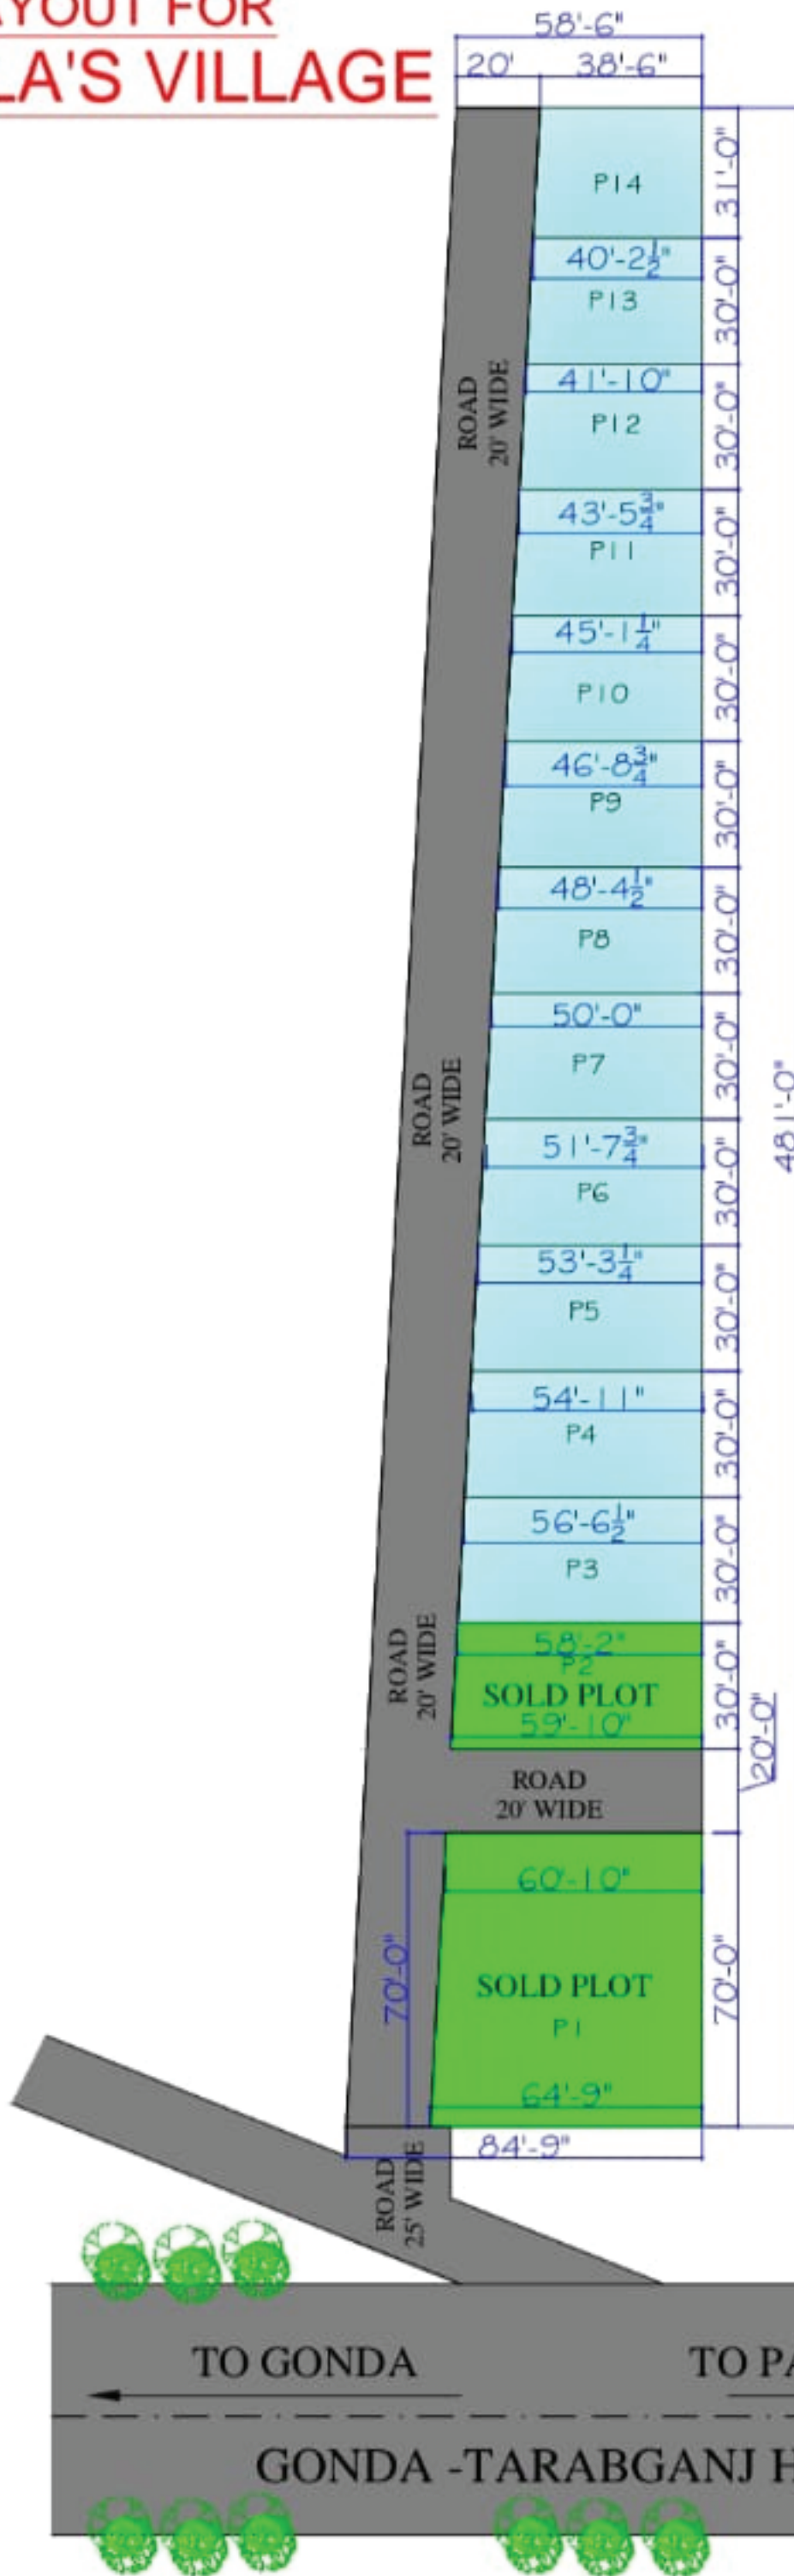

LAYOUT FOR SHUKLA'S VILLAGE

PATHRI BAZAR = 1K.M.
 GLOBAL INTERNATIONAL = 300 M.
 GURUKUL INTERNATIONAL = 300 M.
 MARRIAGE LAWN = 150 M.
 GONDA RING ROAD = 3.5 K.M.

RATE = 1,80,000 RS / BISSA

GURUKUL
INTERNATIONAL
SCHOOL